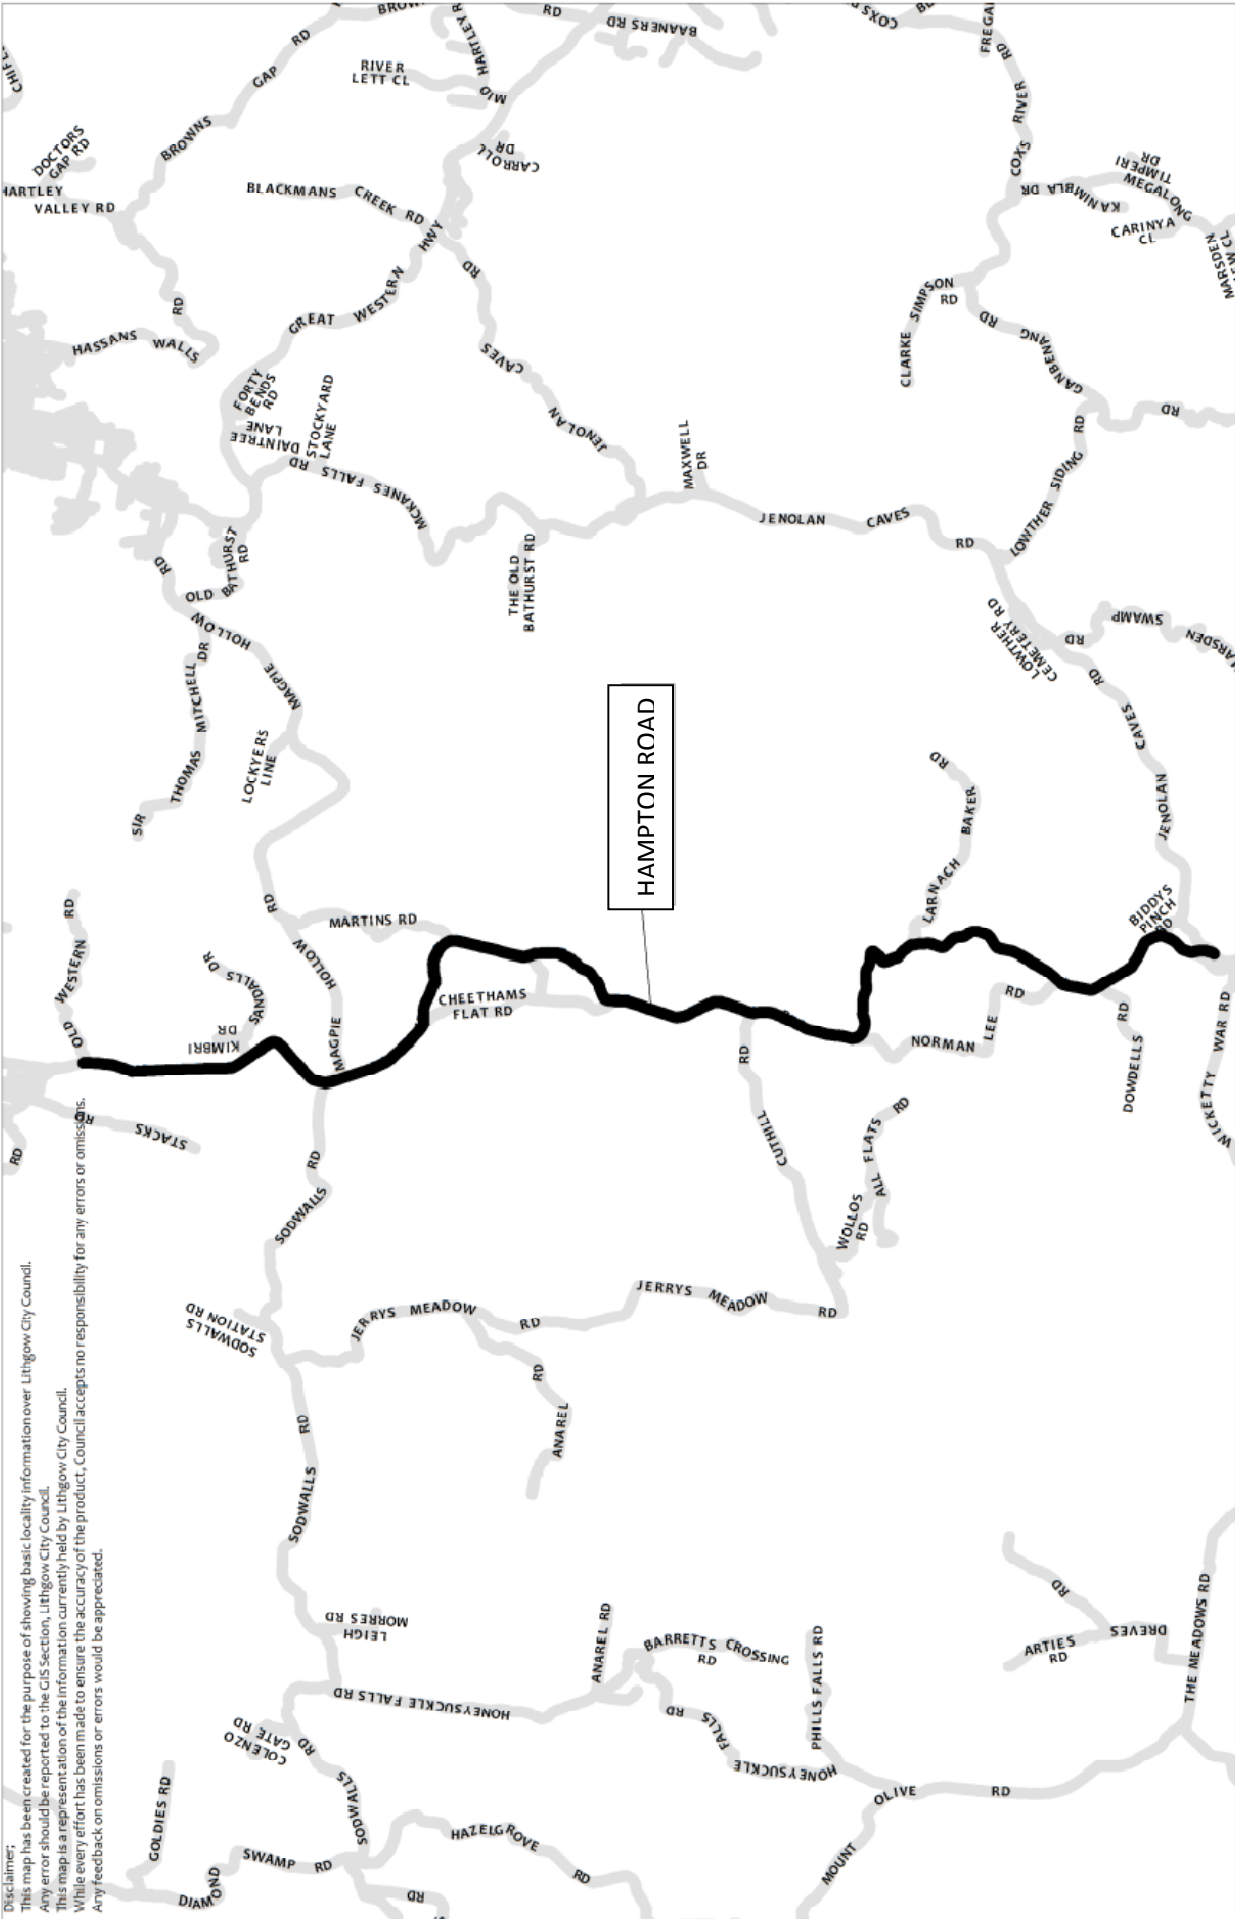

Disclaimer:
 This map has been created for the purpose of showing basic locality information over Lithgow City Council.
 Any error should be reported to the GIS section, Lithgow City Council.
 This map is a representation of the information currently held by Lithgow City Council.
 While every effort has been made to ensure the accuracy of the product, Council accepts no responsibility for any errors or omissions.
 Any feedback on omissions or errors would be appreciated.

HAMPTON ROAD