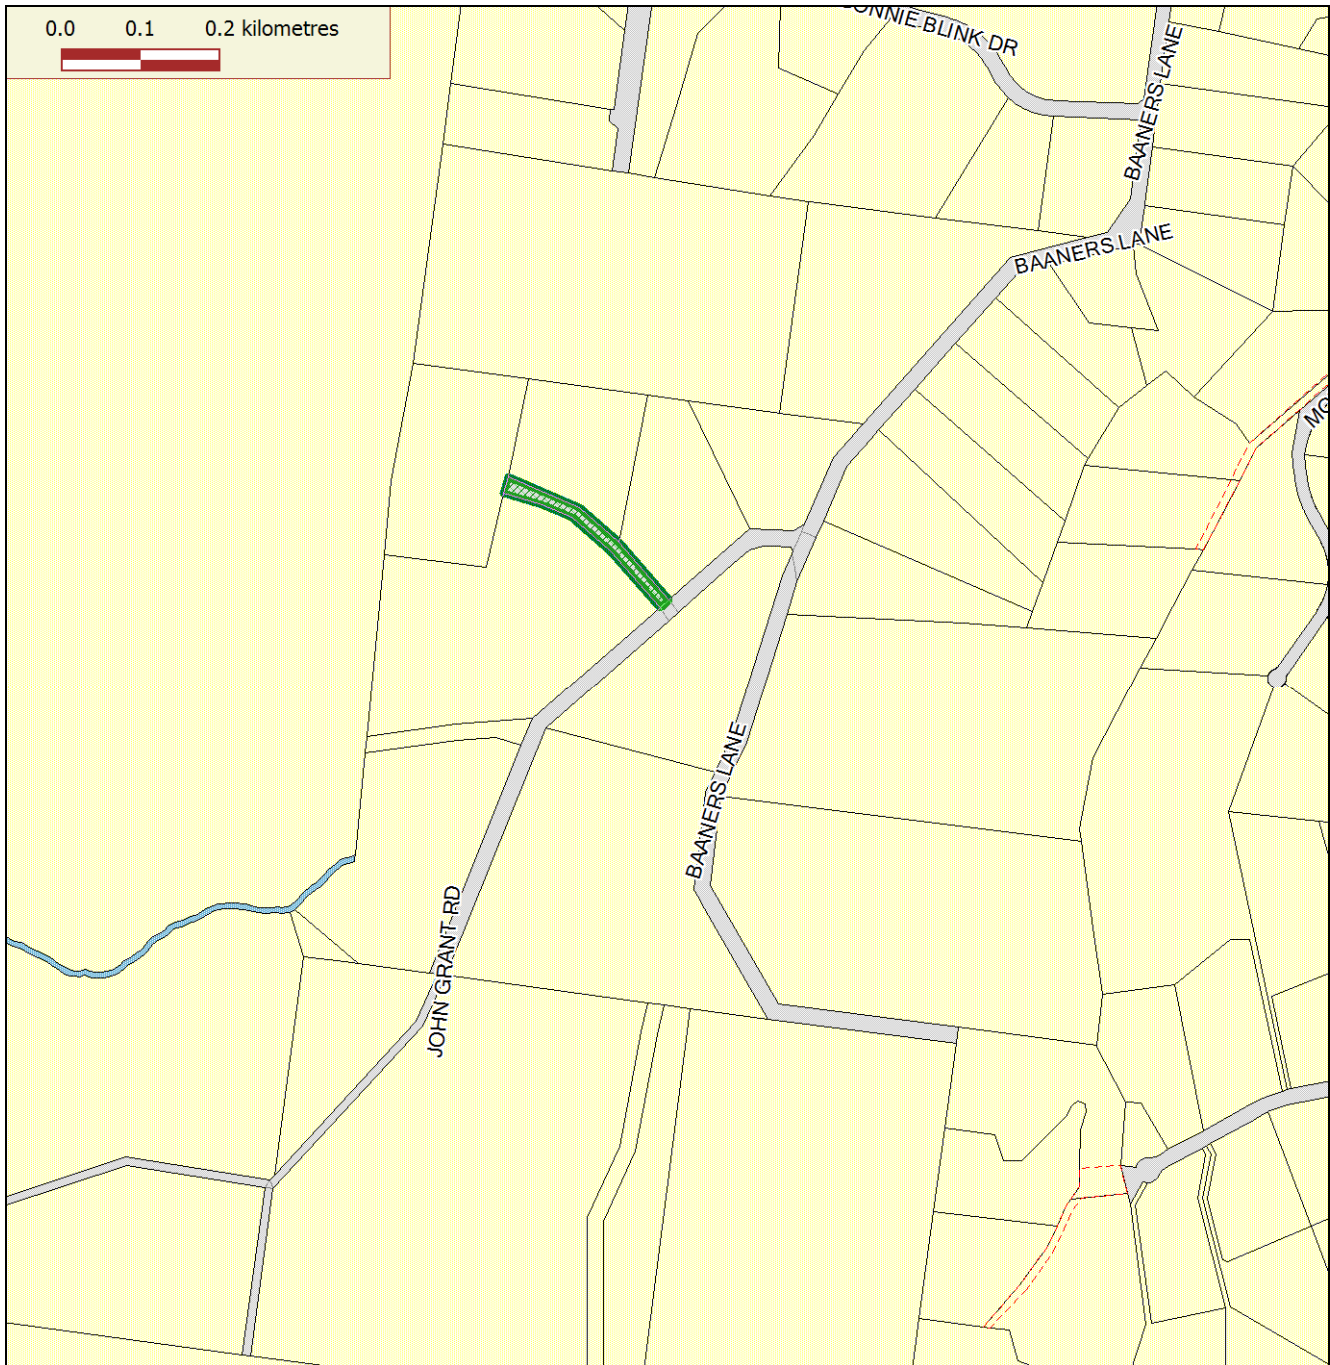

## New Road

Map Scale: 1:9,492 Map Zoom: 1.659 km

### Info Results

There are no features selected with information in the table 'address'.