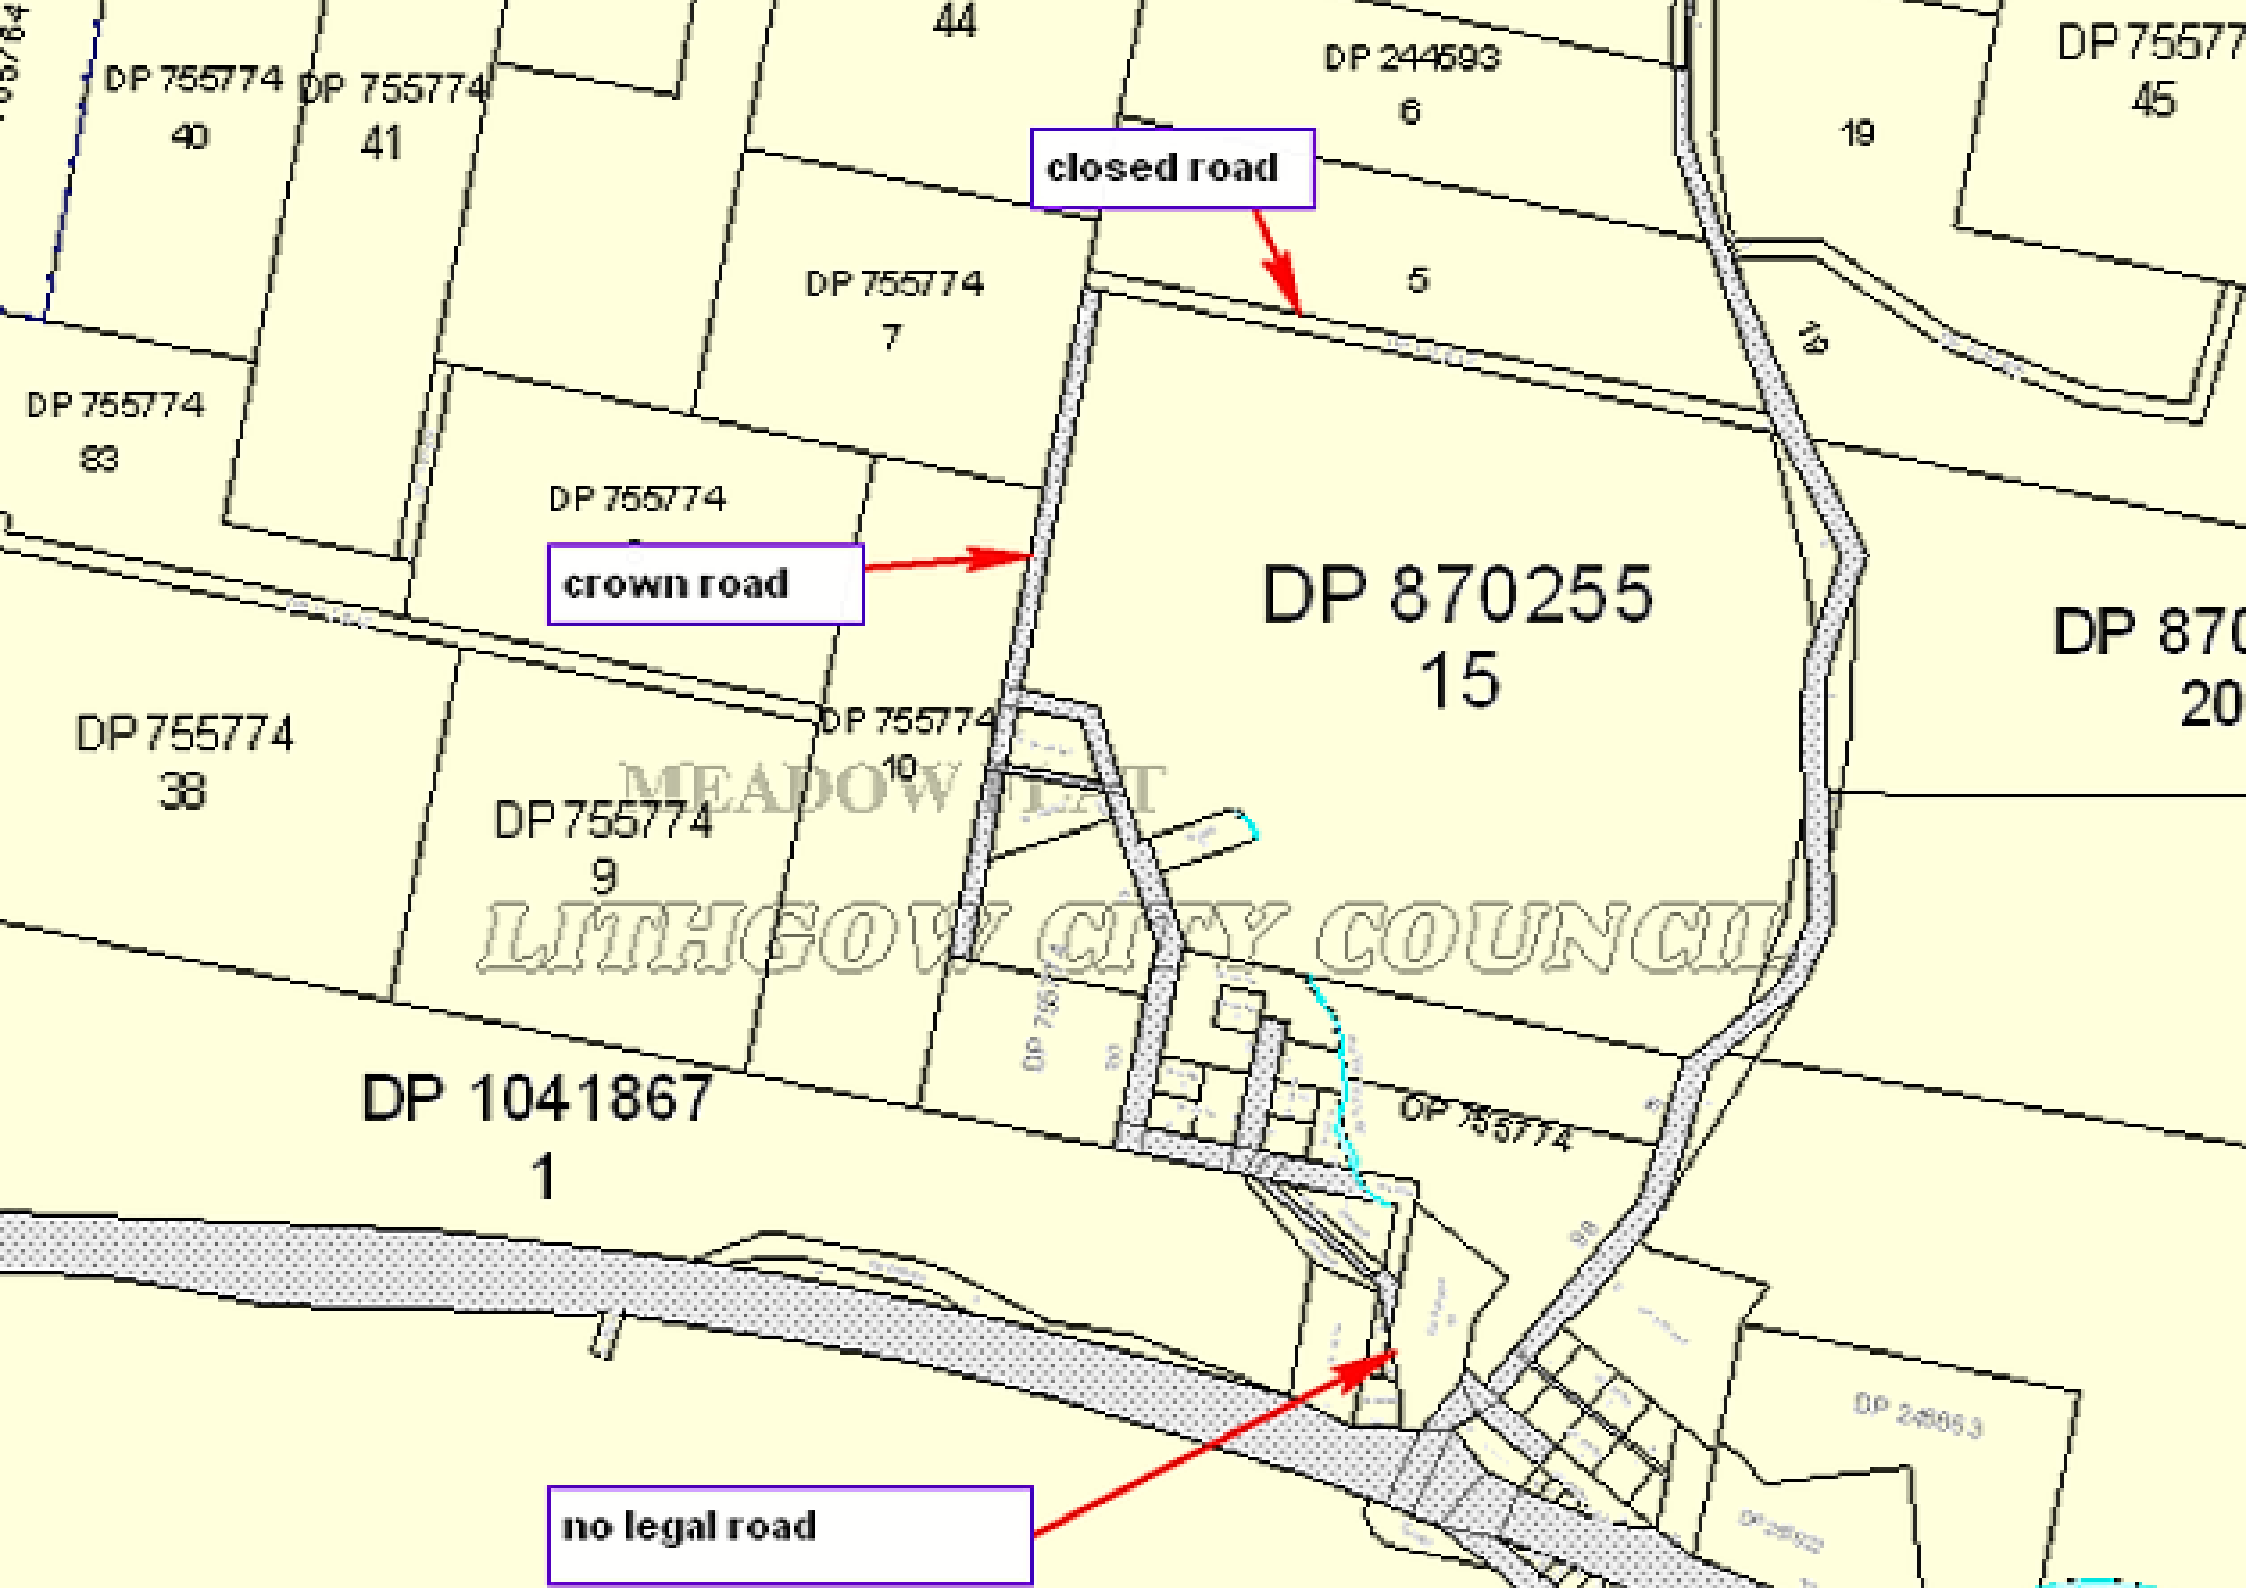

**this road does not
legally exist**

closed road

crown road

no legal road

DP 870255
15

DP 1041867
1

MEADOW LANE
LITHGOW CITY COUNCIL

DP 755774 40 DP 755774 41

DP 244593 6

DP 755774 45

DP 755774 7

19

DP 755774 83

DP 755774

DP 755774 38

DP 755774 9