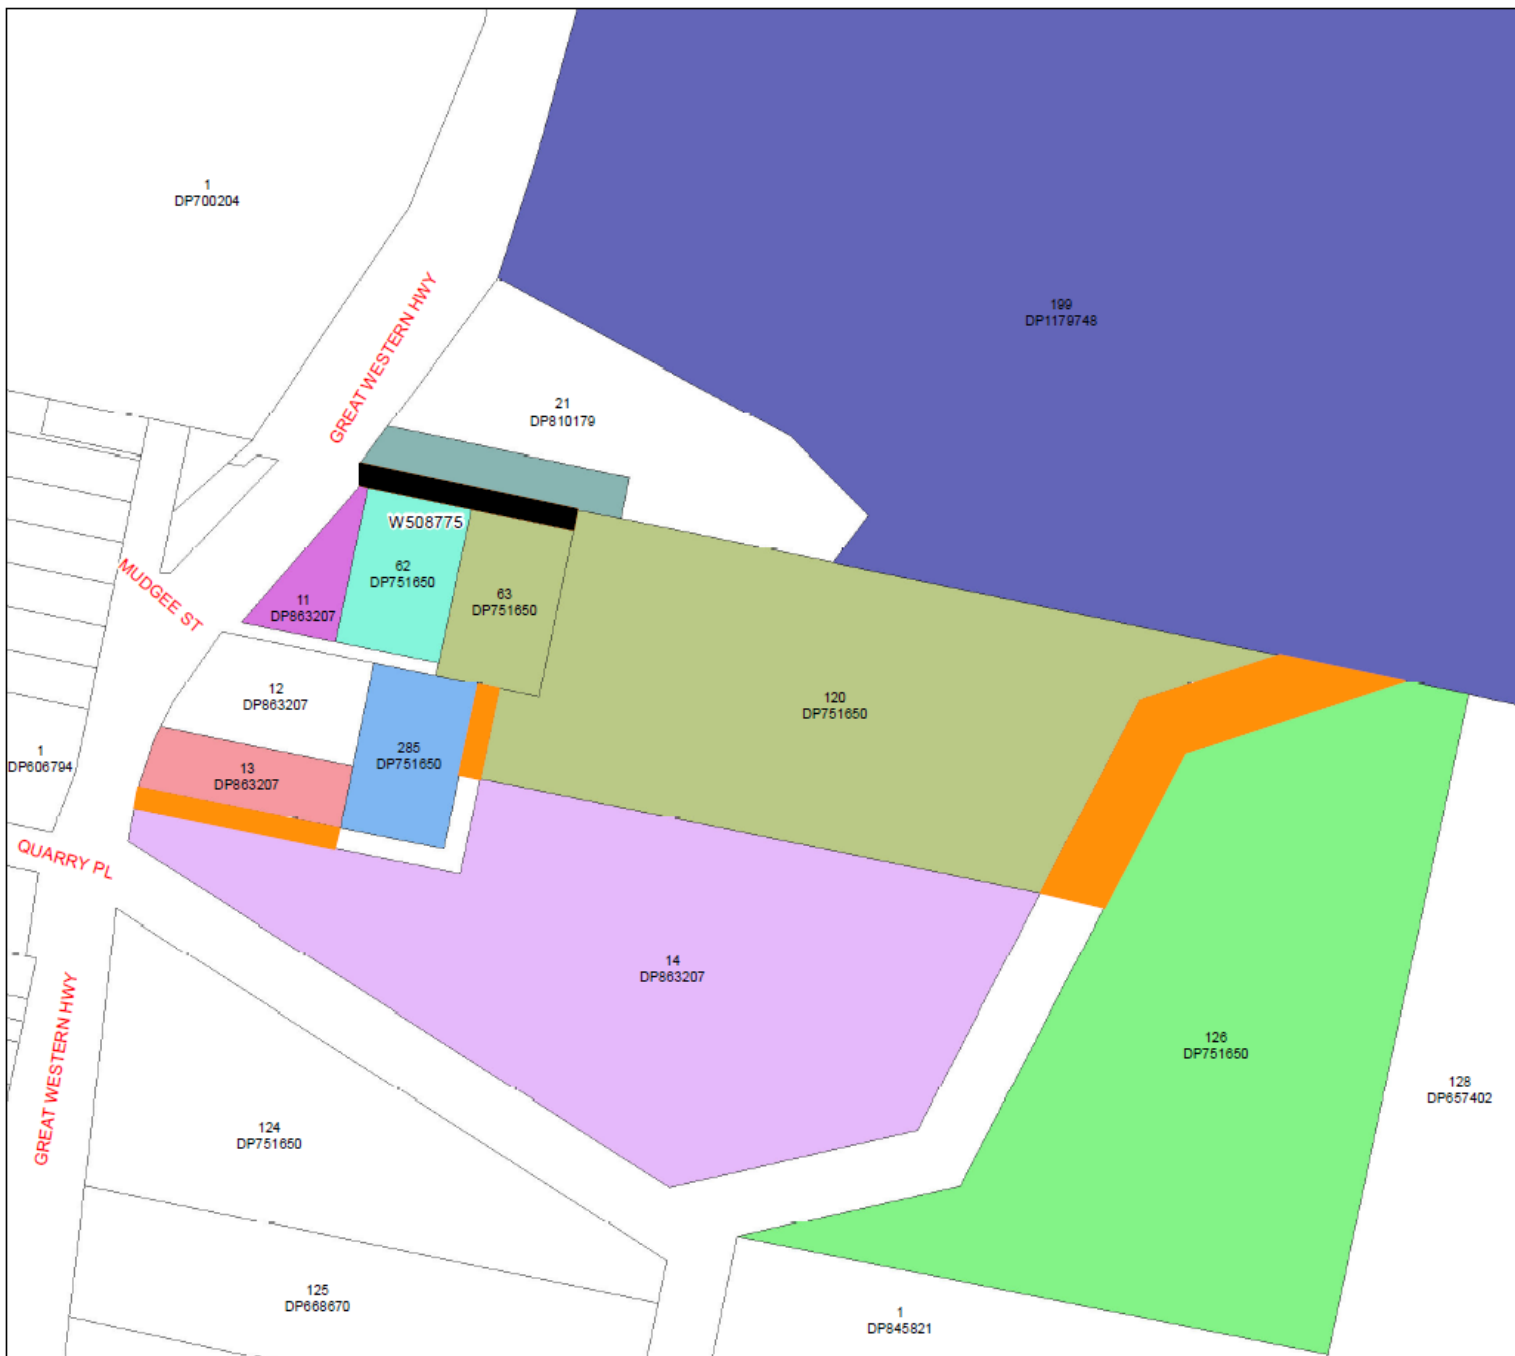

Proposed Closure of Public Roads

LGA: LITHGOW
LOCALITY : SOUTH BOWENFELS
PARISH : LETT
COUNTY : COOK

Legend

- PASQUALE & TERESA CAPOMOLLA
- THE STATE OF NSW
- THE COUNCIL OF THE CITY OF LITHGOW
- GAI TURNER & CAROL McDONALD
- THE STATE OF NSW
- LITHGOW CITY COUNCIL
- THE STATE OF NSW
- STRATHLONE ESTATES PTY LIMITED
- TREVOR JOHN PEARCE
- ROADS UNDER APPLICATION
- ADDITIONAL CROWN ROADS

User: SITFARRELL Date: 25/06/2015
Cluster Number: 553349