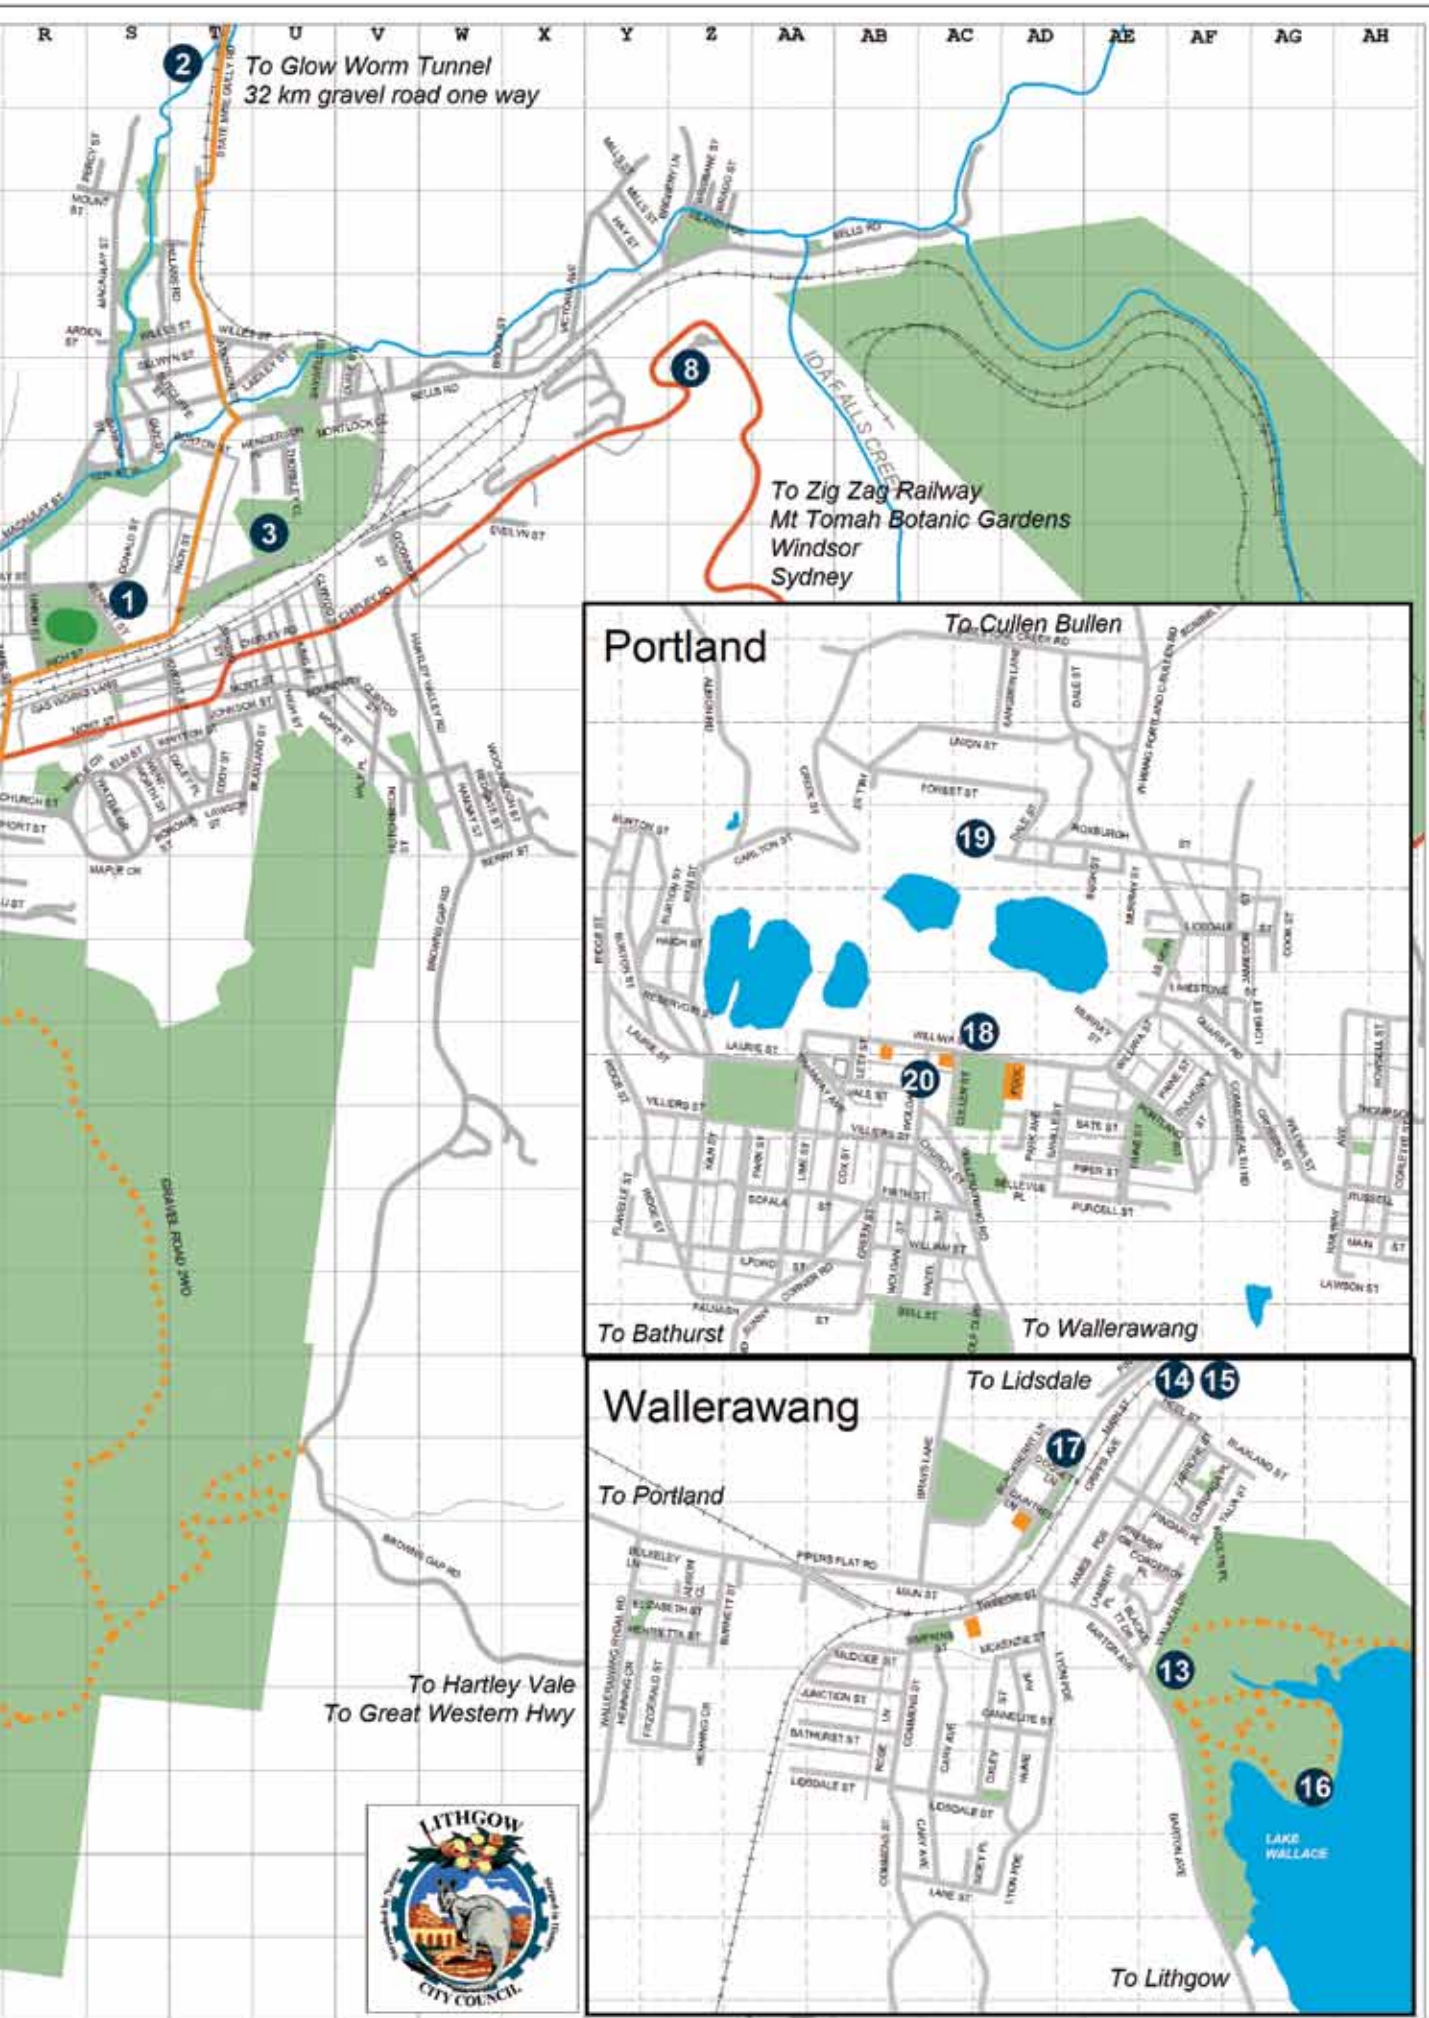

2 To Glow Worm Tunnel
32 km gravel road one way

8
To Zig Zag Railway
Mt Tomah Botanic Gardens
Windsor
Sydney