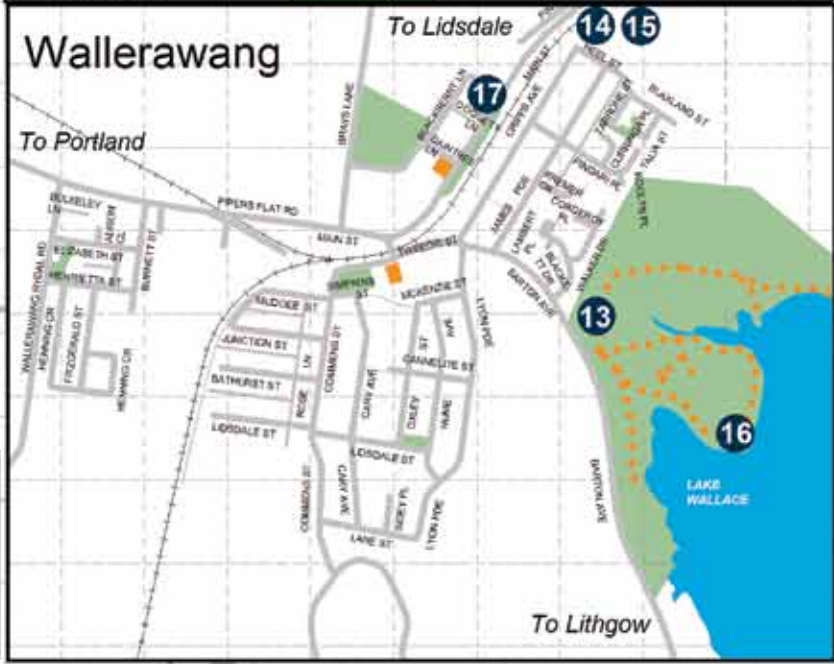

### Marrangaroo Fields

# Lithgow

1. Eskbank House & Museum
2. State Mine Heritage Park
3. Blast Furnace Park
4. Small Arms Factory Museum
5. Hassans Walls Lookout
6. Braceys Lookout
7. Lithgow Ponds Birdwatching
8. POW Memorial
9. Main Street Shopping area
10. Lithgow Valley Shopping Centre
11. Railway Station
12. Visitor Centre
13. Charles Darwin Monument
14. St Johns Church
15. Wallerawang Power Station
16. Lake Wallace
17. Wallerawang Shopping Centre
18. Old Cement Works
19. Bottle Kilns
20. Portland Shopping Centre & Murals

To Lake Lyell  
 Rydal  
 Evans Crown  
 Tarana

To Hartley  
 Jenolan Caves  
 Katoomba  
 Sydney

**2** To Glow Worm Tunnel  
32 km gravel road one way

**8**  
To Zig Zag Railway  
Mt Tomah Botanic Gardens  
Windsor  
Sydney

To Hartley Vale  
To Great Western Hwy