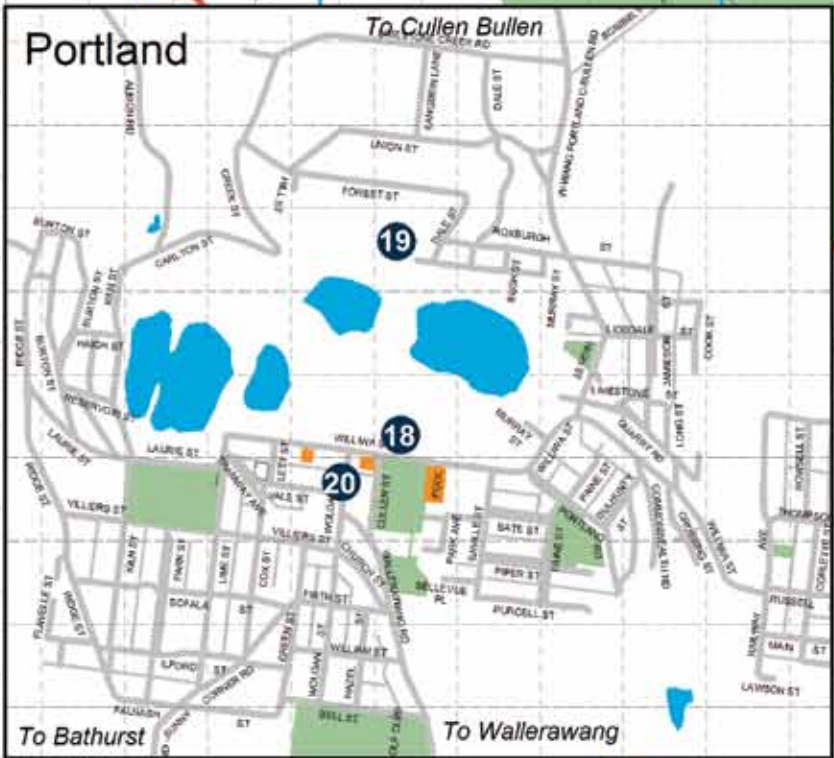

To Wallerawang  
 Portland  
 Capertee  
 Newnes  
 Bathurst  
 Mudgee

# Lithgow

1. Eskbank House & Museum
2. State Mine Heritage Park
3. Blast Furnace Park
4. Small Arms Factory Museum
5. Hassans Walls Lookout
6. Braceys Lookout
7. Lithgow Ponds Birdwatching
8. POW Memorial
9. Main Street Shopping area
10. Lithgow Valley Shopping Centre
11. Railway Station
12. Visitor Centre
13. Charles Darwin Monument
14. St Johns Church
15. Wallerawang Power Station
16. Lake Wallace
17. Wallerawang Shopping Centre
18. Old Cement Works
19. Bottle Kilns
20. Portland Shopping Centre & Murals

To Lake Lyell  
 Rydal  
 Evans Crown  
 Tarana

To Hartley  
 Jenolan Caves  
 Katoomba  
 Sydney

**2** To Glow Worm Tunnel  
32 km gravel road one way

**8**  
To Zig Zag Railway  
Mt Tomah Botanic Gardens  
Windsor  
Sydney

To Hartley Vale  
To Great Western Hwy